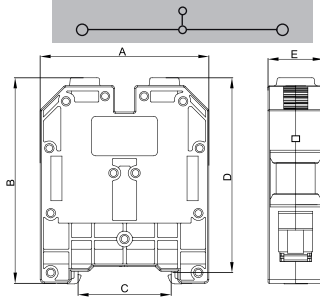

MRK SERIES SCREWED TYPE RAIL TERMINAL BLOCKS MRK SERİSİ VİDALI TİP RAY KLEMENSLER

MRK 70
Order No: 1082

Dimensions Ölçüler (mm)	A	B	C	D	E
	64,0	78,0	34,5	74,0	21,0

MATERIAL / MATERYAL

Body / Gövde	PA6.6 V2
Bridge / Köprü	Copper / Bakır
Contact / Kontak	DKP
Screw/ Vida	Steel / Çelik
Temp./ Sıcaklık	-40 °C, +140 °C
Cable Strip L./ Soyma Boyu	20 mm
Torque / Tork	6,0 Nm

DATA / VERİ	TSE / CE	UL
Voltage / Gerilim	750 V	600 V
Current / Akım	192 A	125 A
Section / Kesit	70 mm ²	AWG 2/O str
Norm	EN-60947-7-1	UL 1059

RENKLER / COLOURS

RENK/COLOUR	Order No. / Sip.No.	Pcs. /Ad.
GREY / GRİ	1082	20
CREAM / KREM	1083	20
BLACK / SİYAH	1084	20
BLUE / MAVİ	1085	20
BROWN/K.RENGİ	1086	20
RED / KIRMIZI	1087	20
YELLOW / SARI	1088	20
GREEN / YEŞİL	1089	20